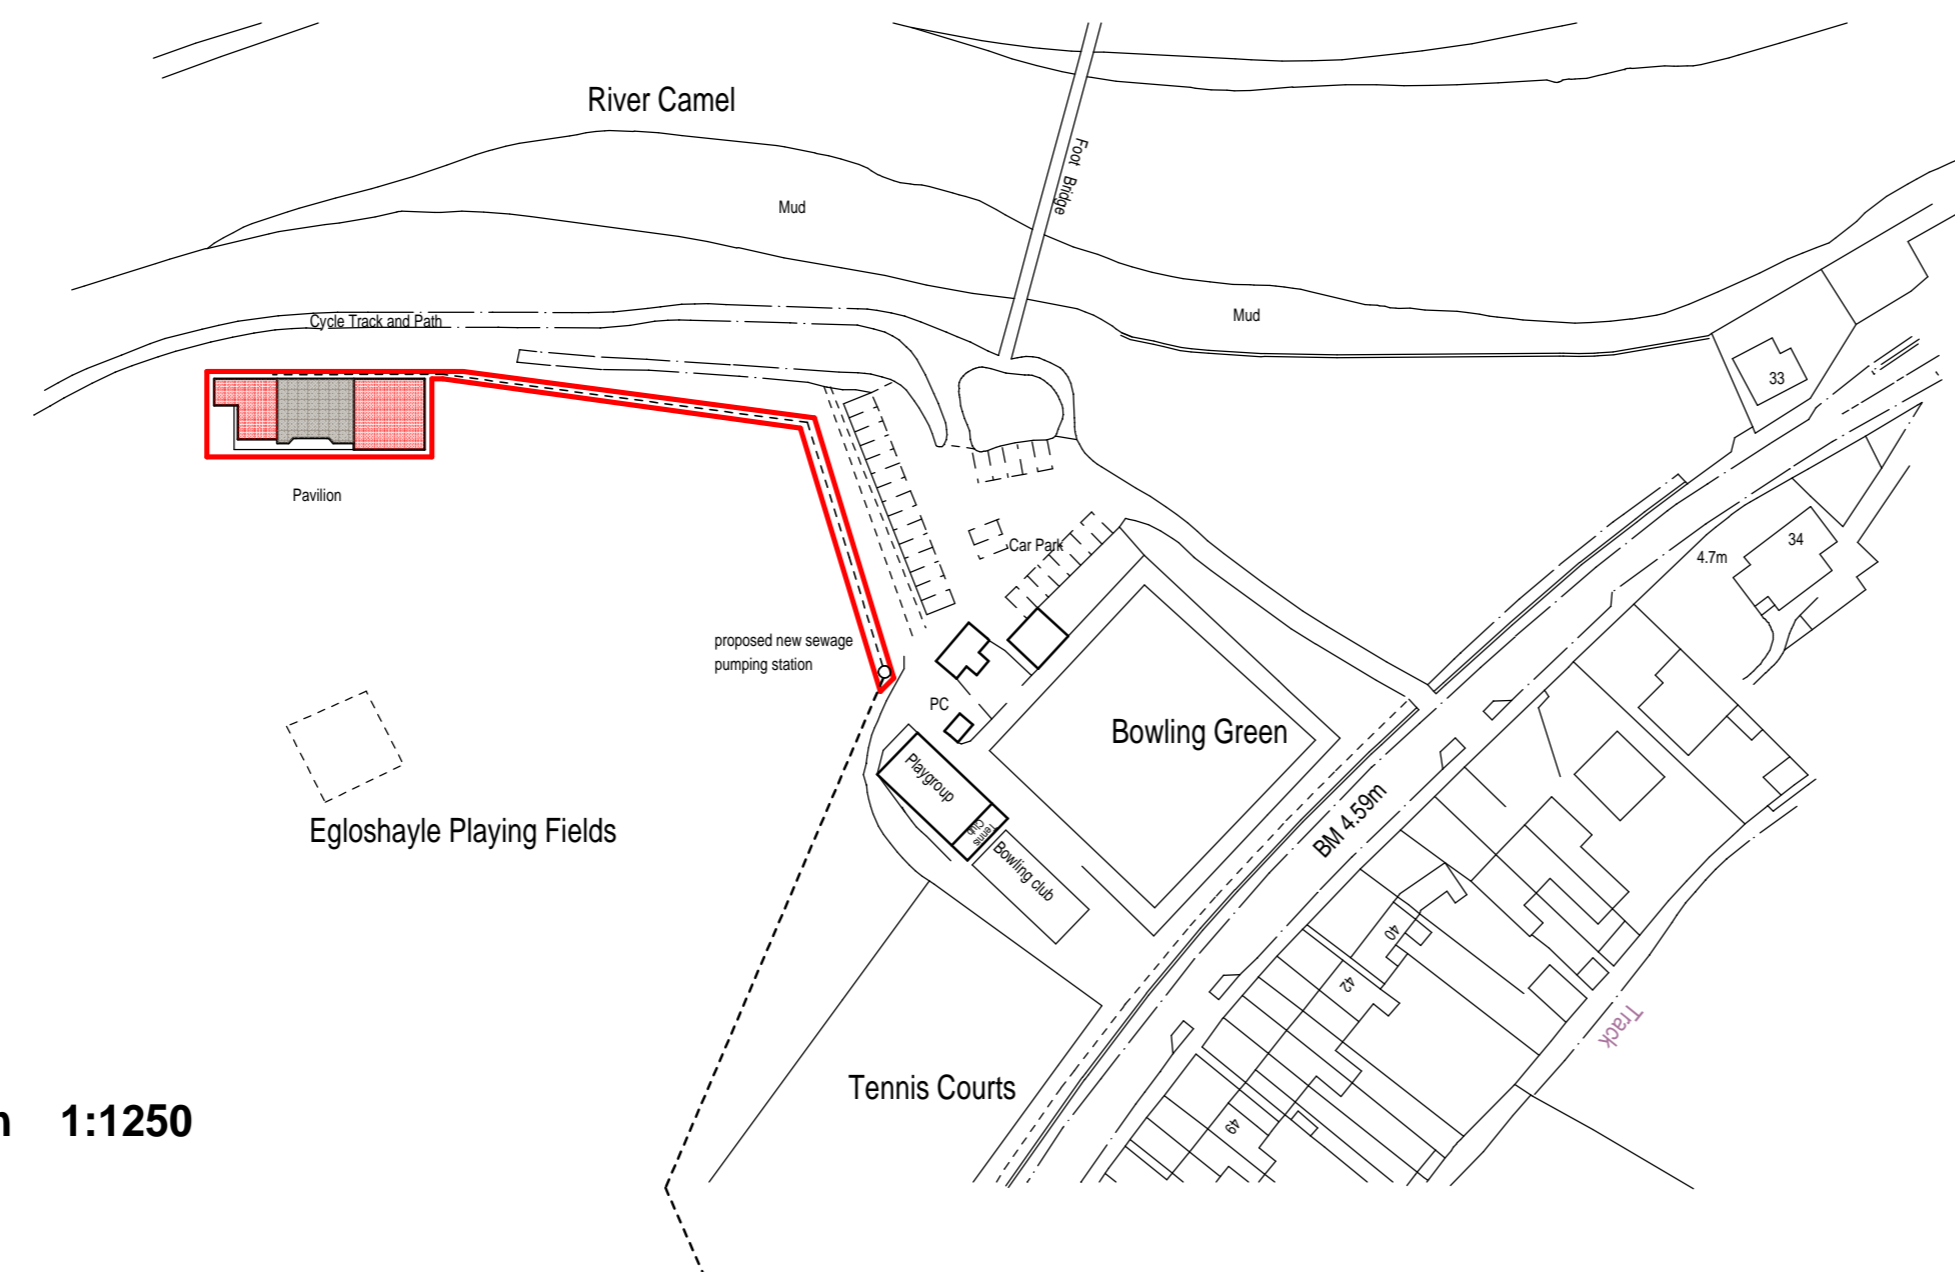

Site plan 1:500

Location plan 1:1250

Proposed extension to provide new changing rooms and dining/kitchen area and renovation of existing clubhouse structure at Wadebridge Cricket Club Egloshayle Playing Field Wadebridge

Site and location plan 1:500
November 2017 17055/02

Tel: 01208 814250
Email: jonhughesarch@aol.com