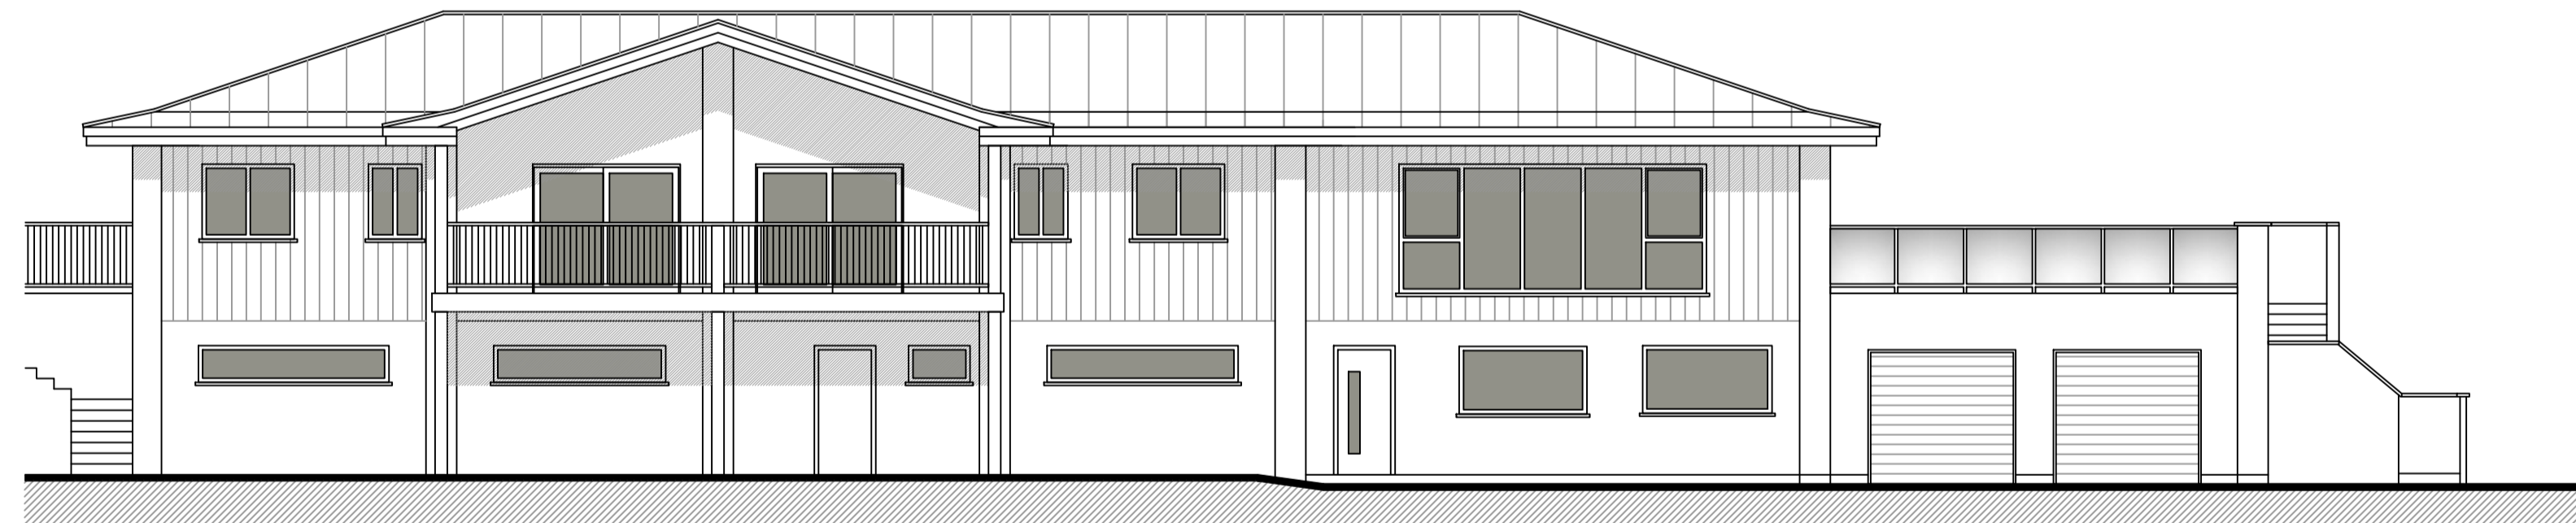

**North East Elevation**

**North West Elevation**

**South West Elevation**

**South East Elevation**

Scale 1:100	Date May 2018	Client St Day Youth & Sports Association
<b>Building Regs</b>		Project Proposed Extension & Alterations at St Day AFC, Vogue, St Day
		Drawing Proposed Elevations
Job No <b>161</b>	Drawing No <b>05</b>	Revision