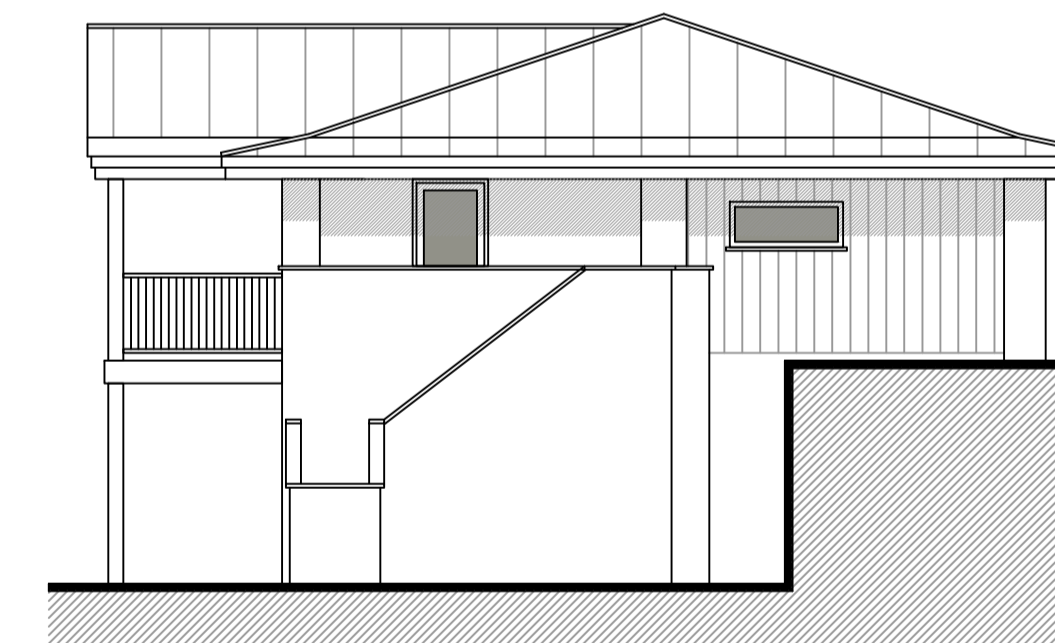

**North East Elevation**

**North West Elevation**

**South West Elevation**

**South East Elevation**

Scale 1:100	Date May 2018	Client St Day Youth & Sports Association
<b>Building Regs</b>		Project Proposed Extension & Alterations at St Day AFC, Vogue, St Day
		Drawing Proposed Elevations
Job No <b>161</b>	Drawing No <b>05</b>	Revision