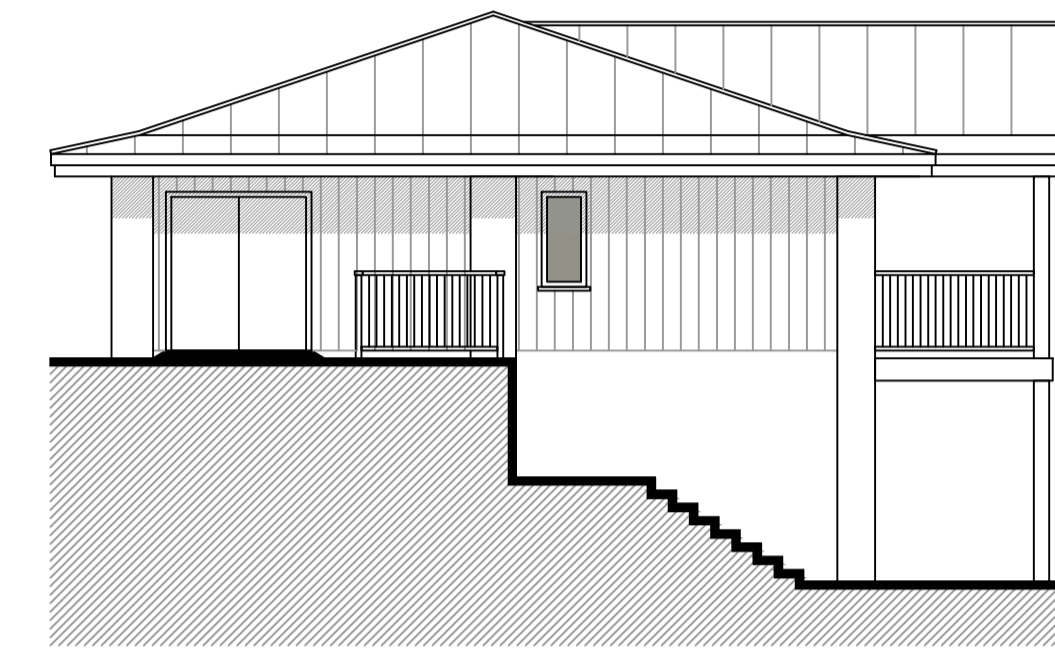

**North East Elevation**

**North West Elevation**

**South West Elevation**

**South East Elevation**

Scale 1:100	Date May 2018	Client St Day Youth & Sports Association
<b>Building Regs</b>		Project Proposed Extension & Alterations at St Day AFC, Vogue, St Day
		Drawing Proposed Elevations
Job No <b>161</b>	Drawing No <b>05</b>	Revision